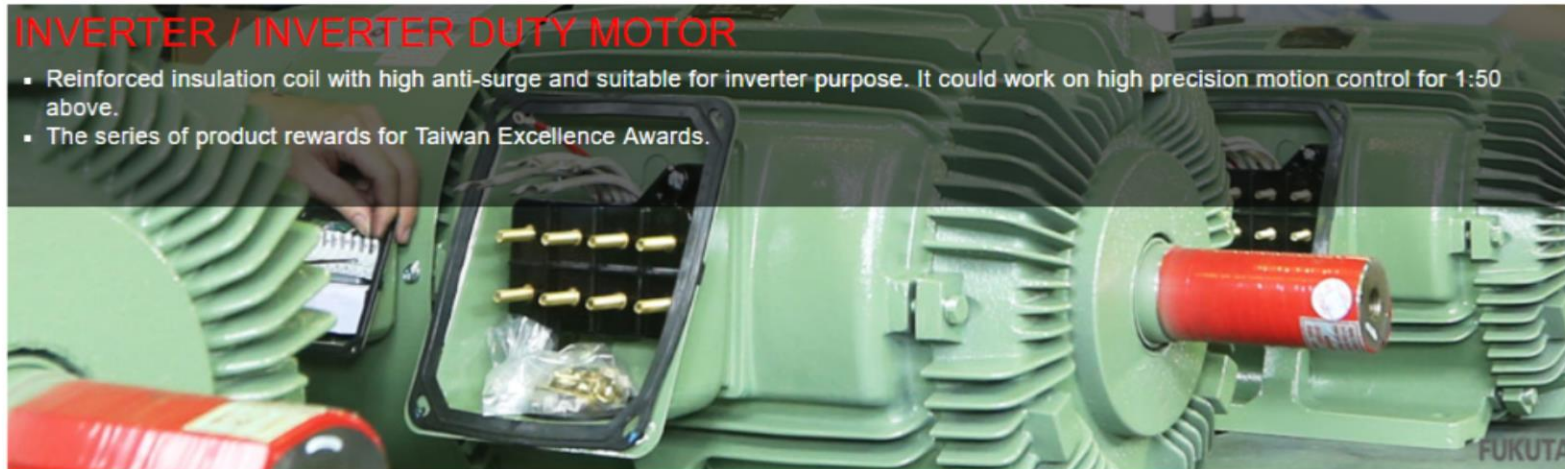

### INVERTER / INVERTER DUTY MOTOR

- Reinforced insulation coil with high anti-surge and suitable for inverter purpose. It could work on high precision motion control for 1:50 above.
- The series of product rewards for Taiwan Excellence Awards.